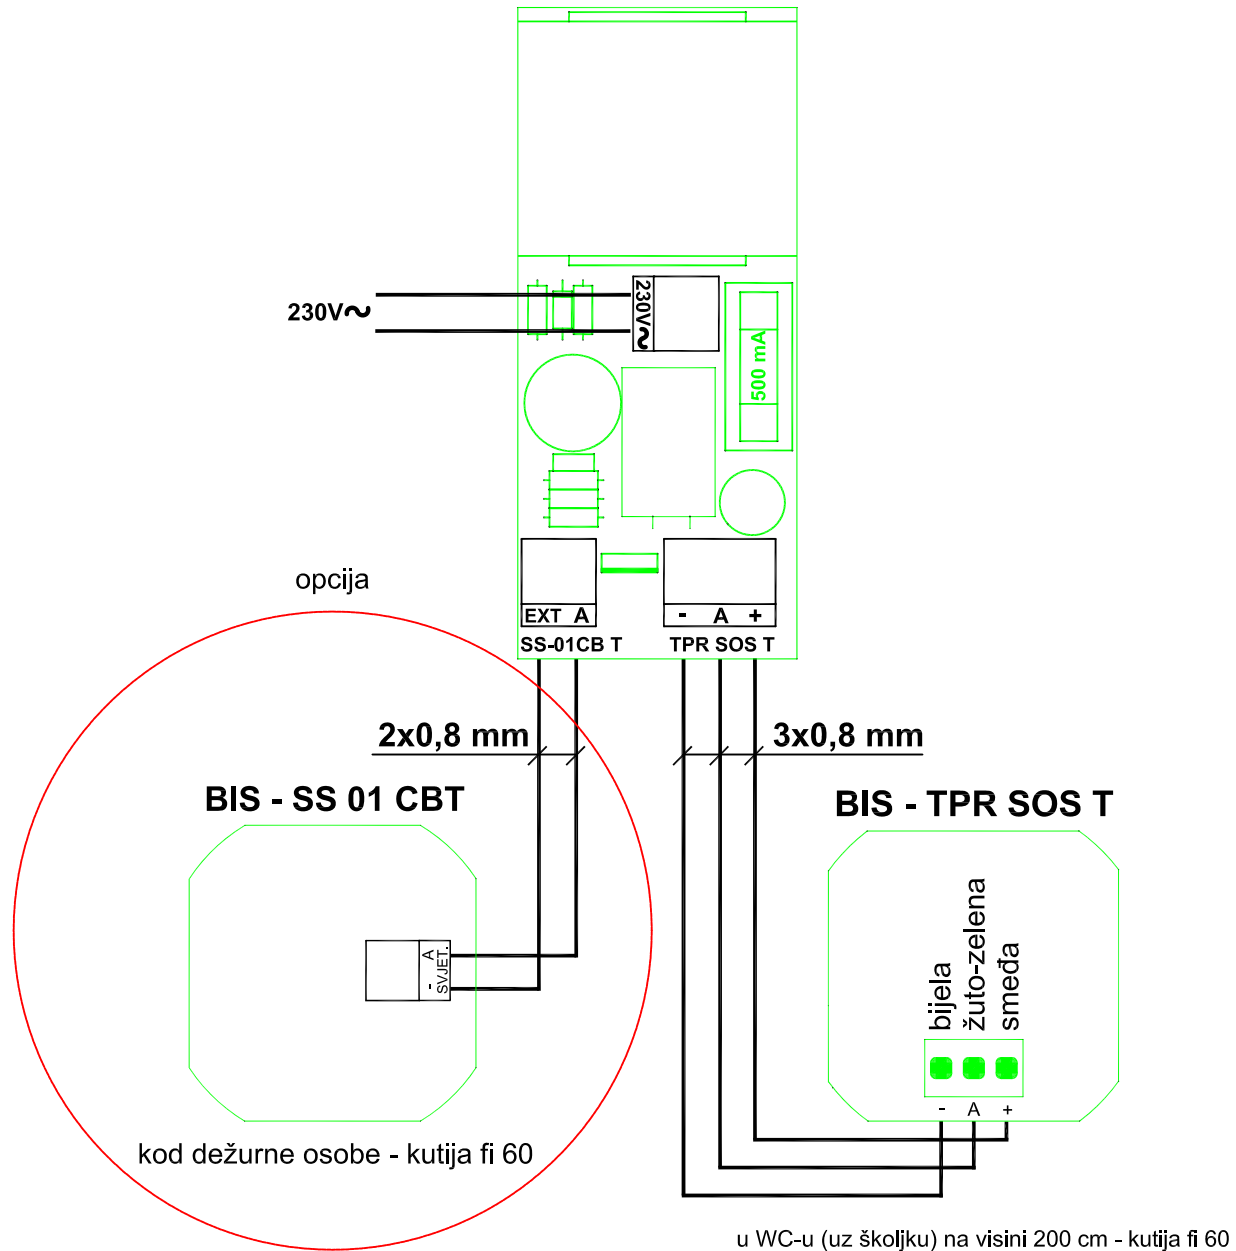

iznad vrata WC-a - VIMAR; TEM 4 mod podžbukno

BIS - SOS C1T

HEMA SPAJANJA - SOS INVALID SUSTAV BIS - SOS C1T

This drawing and all the information contained in it are the copyright of HUST. Any unauthorized usage empowers HUST to indemnification. All rights reserved.